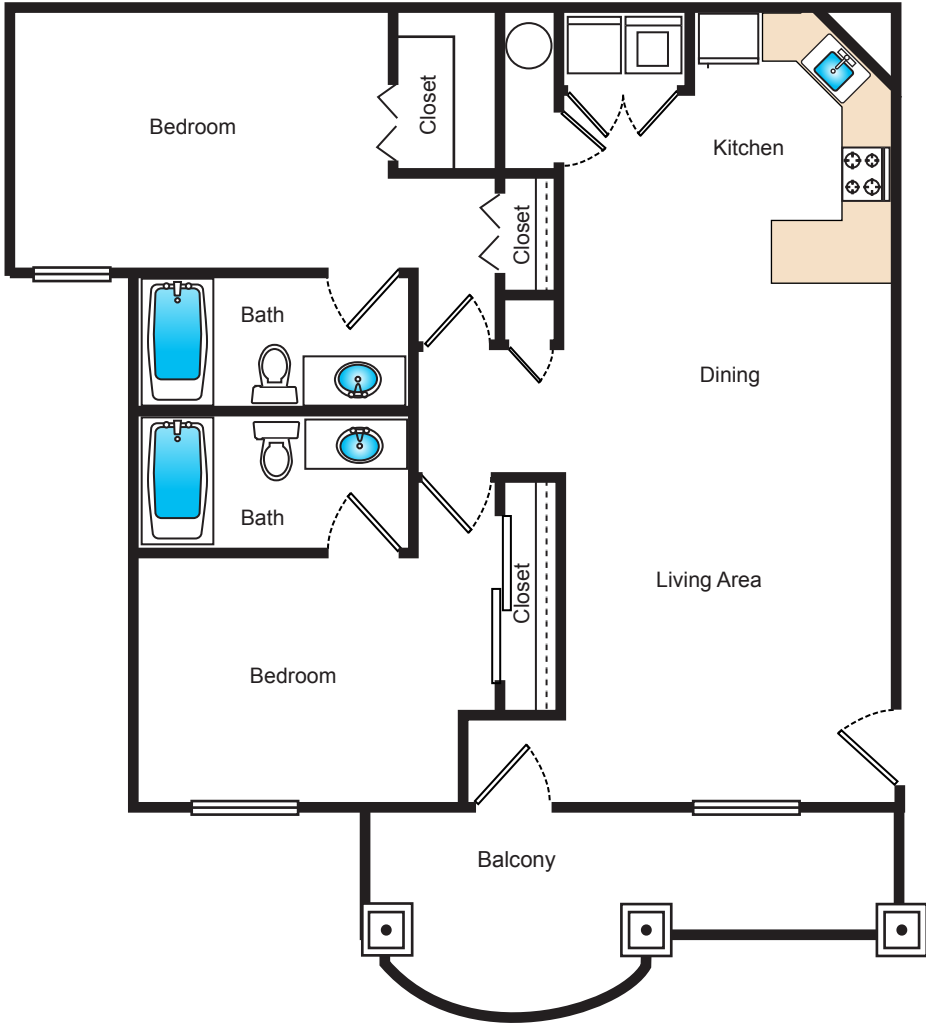

F AIRWAYS
at wilson creek

Custom Deluxe
1,043 SQ.FT.
2 BED / 2 BATH