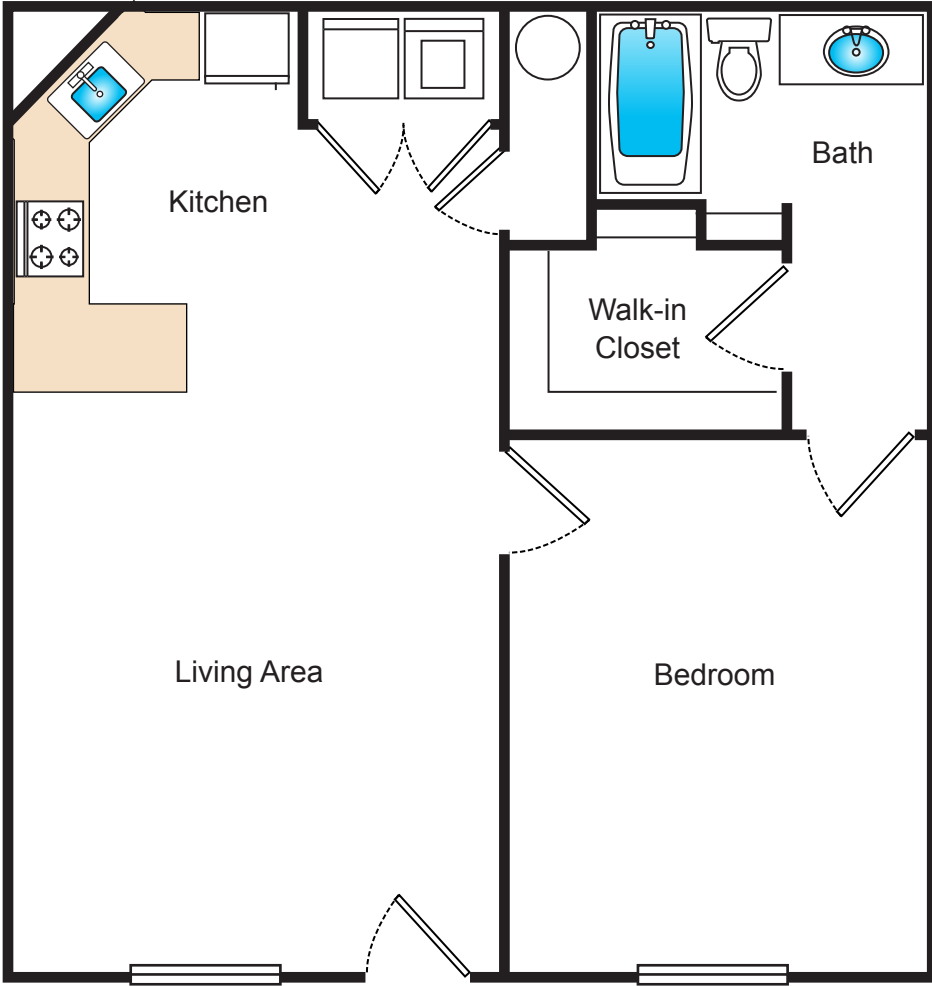

F AIRWAYS
at wilson creek

Custom Deluxe
667 SQ.FT.
1 BED / 1 BATH